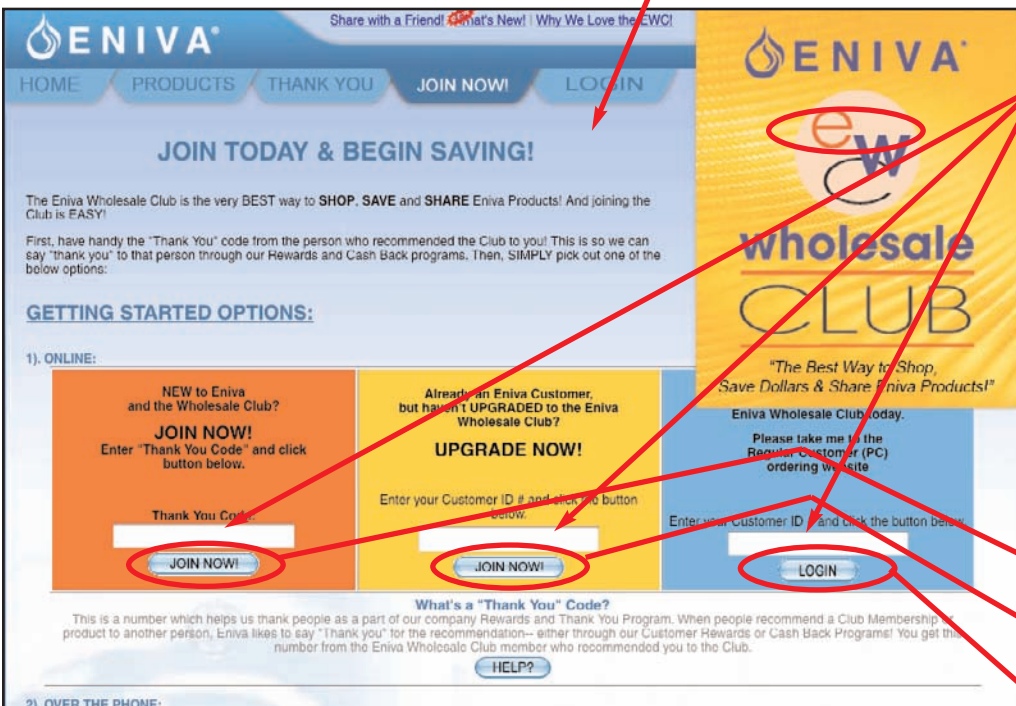

Make a selection from the three choices below:

Orange (Join Now):

Choose if you have no prior Eniva ID number.

Yellow (Upgrade Now):

Choose if you have an existing Eniva ID number.

Blue (Login):

Choose if you have an existing Eniva ID number and want to shop without joining the Wholesale Club.

3 See page 7:

4 See page 7:

5 See page 8:

OR **2** If you typed in only www.enivawc.com, this page will appear when you click on "JOIN NOW!".

Enter the ID number of the person who sponsored you in the box and make a selection from the three choices below:

Orange (Join Now):

Choose if you have no prior Eniva ID number.

Yellow (Upgrade Now):

Choose if you have an existing Eniva ID number.

Blue (Login):

Choose if you have an existing Eniva ID number and want to shop without joining the Wholesale Club.