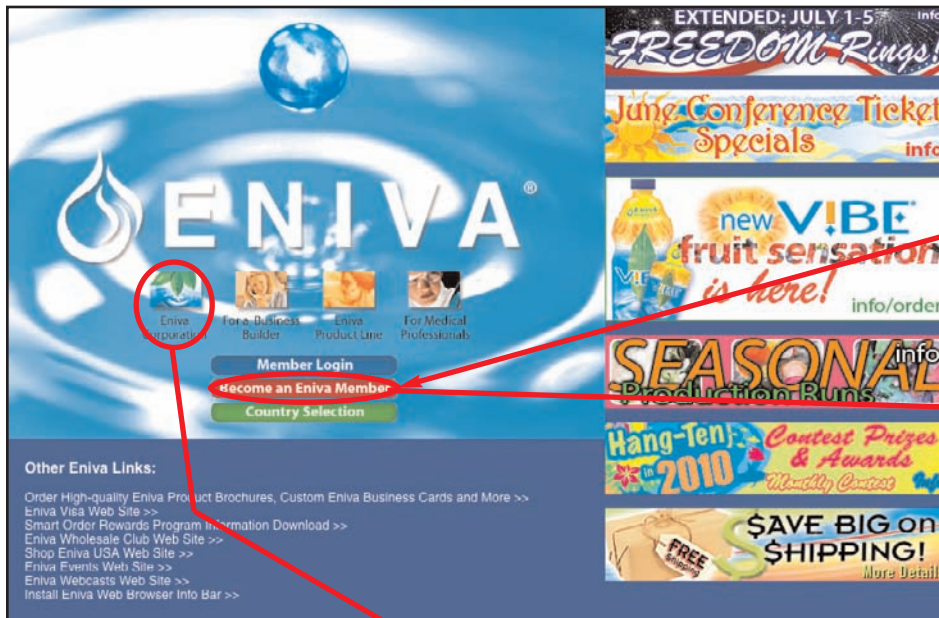

HOW TO SIGN UP FOR:

Preferred Customer (pages 2-5)

EWC Club (pages 5-8)

Business Builder (pages 2-5)

Note: If you're already a product customer and desire to become a Business Builder, please go to shop.enivausa.com, click the "Sign in" type link at lower right, then click the "My Account" type link at lower right. Click the "Become an Eniva Business Affiliate" link under Account Settings to download the necessary forms to send in to Eniva.

Preferred Customer

You can sign up as a Preferred Customer (PC) and get PC pricing on the following sites:

www.eniva.com (see 1. below)

shop.enivausa.com (see 3. on page 3 for instructions)

Here's how to do it: