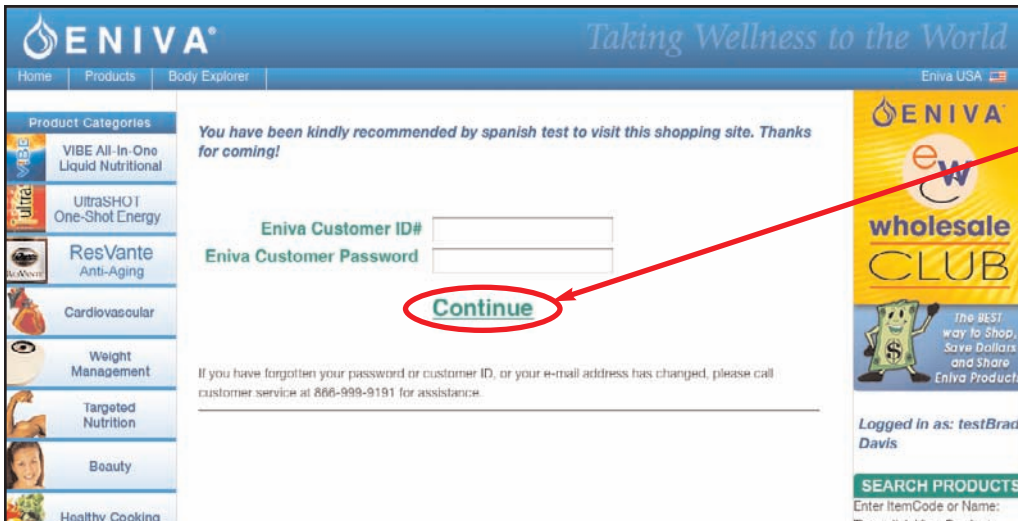

5 Enter your ID# and password, then click the green “Continue” type link below. You will be directed to the home page for product shopping.

Tips for Eniva Wholesale Club Membership

When signing up for the EWC, if you place an order for $100 or more, you receive free shipping (maximum $10).