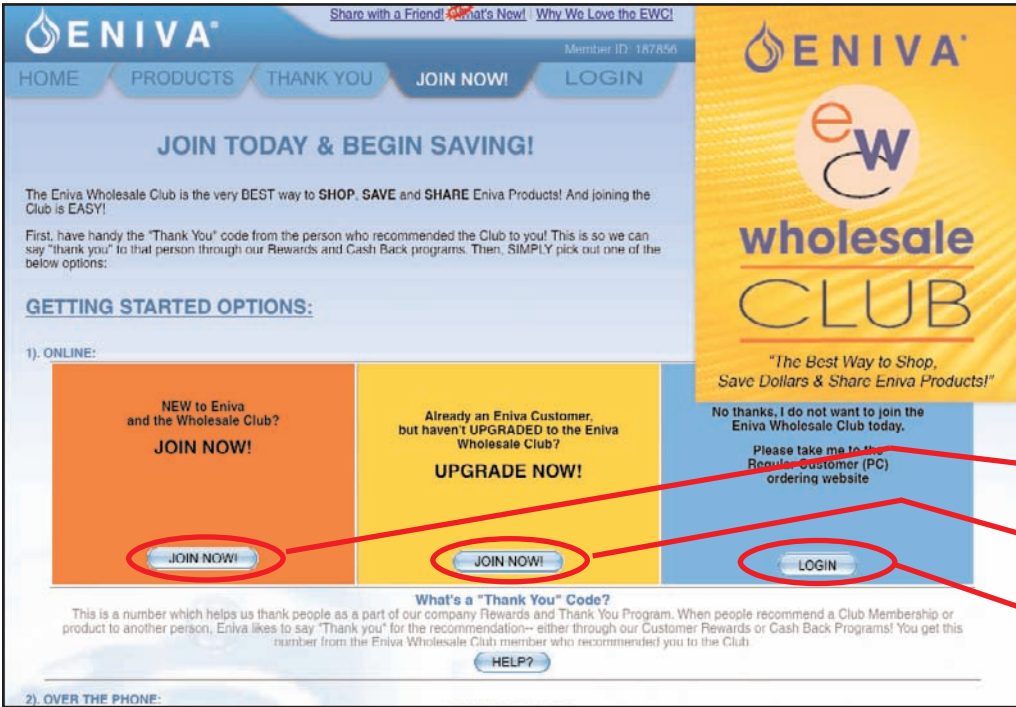

EWC Member (Eniva Wholesale Club Membership)

You can sign up as an Eniva Wholesale Club Member at www.enivawc.com

Here's how to do it:

www.enivawc.com

1 Click on orange "JOIN NOW!" tab.

2 See page 6:

2 If you typed in your sponsor's ID number, ie: www.enivawc.com/00000, this page will appear when you click on "JOIN NOW!".

Make a selection from the three choices below:

Orange (Join Now):

Choose if you have no prior Eniva ID number.

Yellow (Upgrade Now):

Choose if you have an existing Eniva ID number.

Blue (Login):

Choose if you have an existing Eniva ID number and want to shop without joining the Wholesale Club.