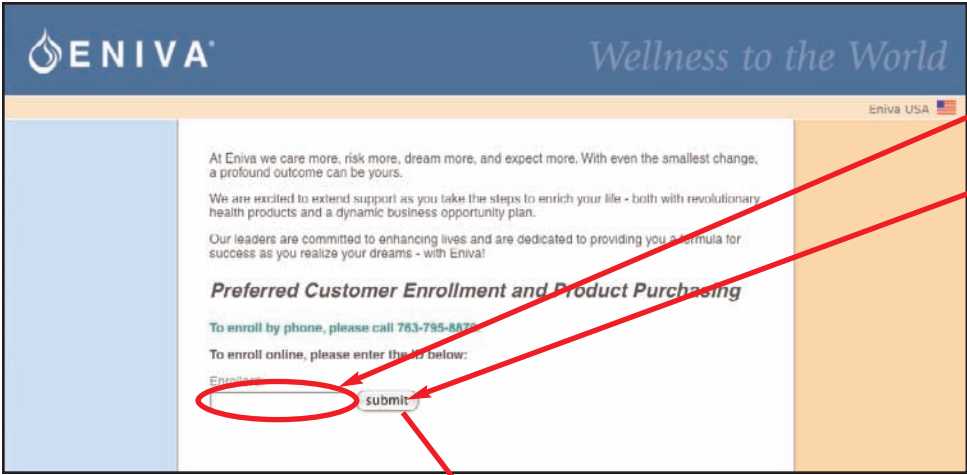

Preferred Customer

You can sign up as a Preferred Customer (PC) and get PC pricing on the following sites:

www.eniva.com (see 1. below)

shop.enivausa.com (see 3. on page 3 for instructions)

Here's how to do it:

www.eniva.com

1 Click on red “Become an Eniva Member” button.

2 See page 2:

OR, from the eniva.com home page at <http://www.eniva.com/home.php>:

1 Click on “Join Eniva Members” type link.

2 See page 2:

2 See pg 2